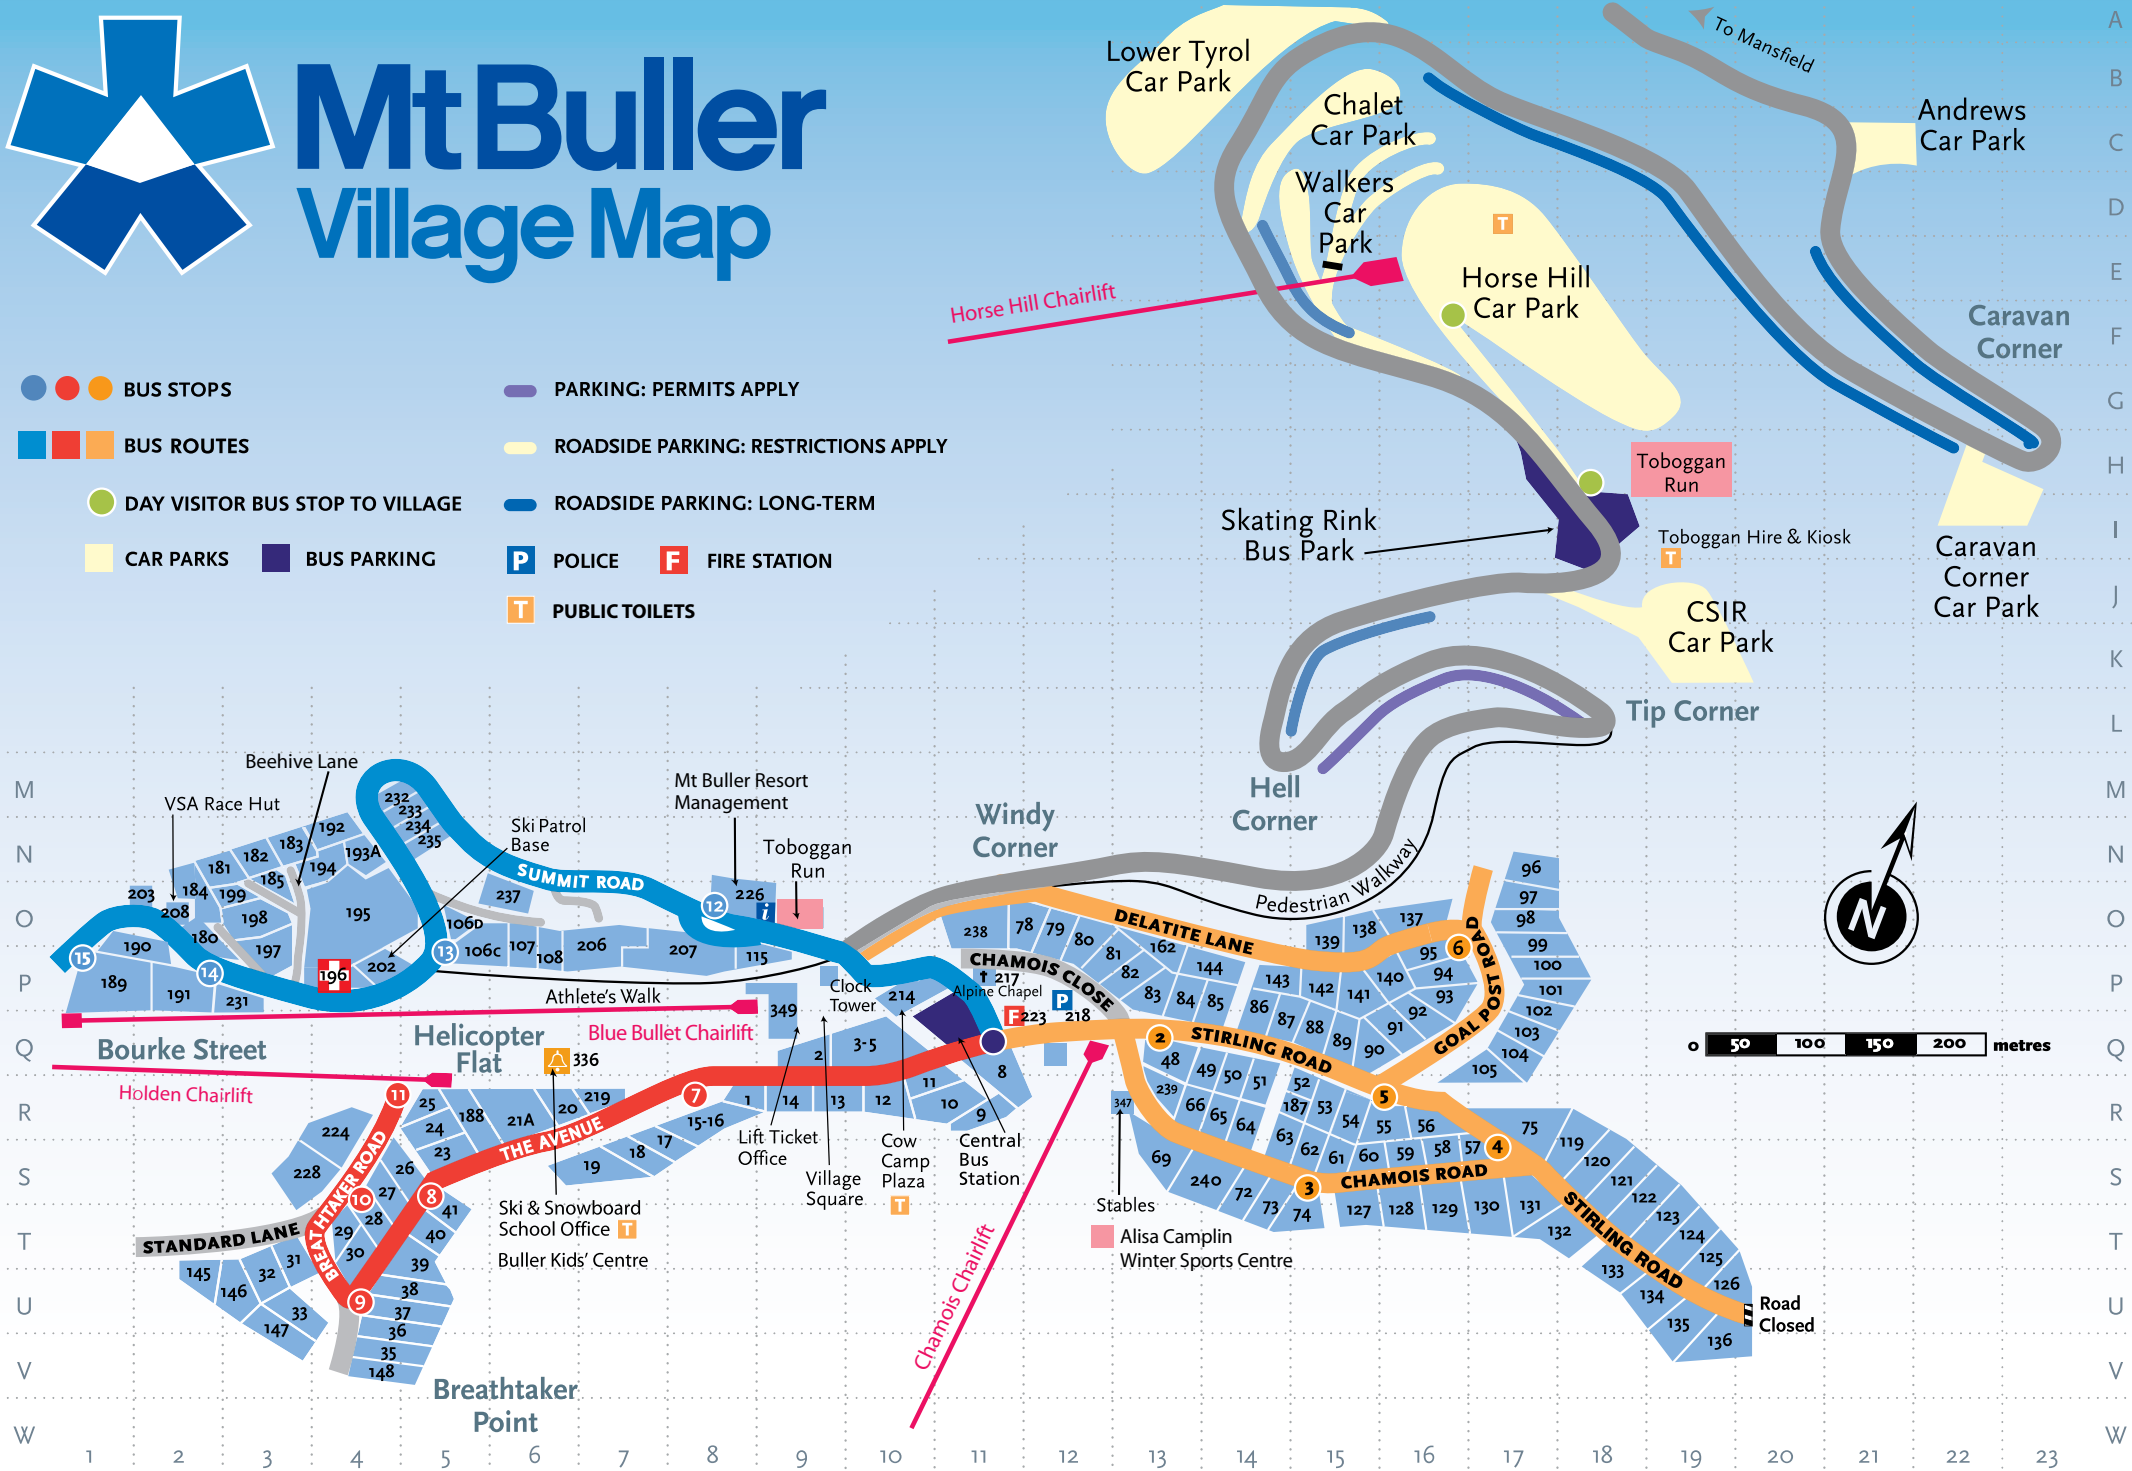

0 50 100 150 200 metres

Accommodation	Ref.	No.	Ref.	No.	Ref.	No.	Ref.	No.	Services	Ref.	No.			
Abom Hotel & Apartments <sup>13</sup>	P5	106 C	Collegians Ski Club	V3	147	Lazenby Lodge	N2	184	Ski View Apartments	U2	146	Buller Ski Lifts	Q6	336
Abom Chalets	O5	106 D	Coonamar Ski Club	Q15	90	Lift Company Accommodation	R5	188	Snowdown Ski Lodge	P15	140	Clock Tower Information Centre	P9	
ACV	S7	17	Corio Ski Club	O15	139	M Ski Club	R11	9	Snowflake Apartments	R16	56	Lost and Found	P9	
Aeski Lodge	P16	93	Cortina Ski Club	R14	64	Maganni Ski Club	S16	59	Snowmass Apartments	R6	21A	Lift Ticket Office	Q9	349
Ajax Ski Club	R 15	54	Corviglia Ski Club	Q11	8	Majella	R13	239	Southern Cross Ski Club	R10	12	Mansfield Mt Buller		
Akla Ski Club	U4	36	Courchevel	R5	188	Malamute	T16	129	Spark Ski Club	S16	58	Bus Lines & Taxi	Q11	214
Alkira Ski Club	Q12	82	Cresta Apartments	R11	9	Mansfield Ski Club	U2	145	St Anton <sup>5</sup>	R15	55	Mt Buller and Mt Stirling Alpine Resort		
Alpine Retreat <sup>2</sup>	Q13	48	Crosscut Lodge	N3	194	Mawson	S7	18	St Buller	O6	237	Management Board	O8	226
Alto Villas	O6	107	CSIR Ski Club	O15	138	Meki Ski Club	P13	144	St Christina Apartments	N3	183			
Amber Lodge	Q17	102	Cuckoo Lodge	N3	182	Melbourne Walking Club	Q11	8	Star Alpine	S6	19			
Andre's at Buller	N2	181	Currawong Ski Club	O12	80	Meribel	R5	188	Stirling House	U19	134			
Apra Ski Club	R9	13	Dandenong/Firn	R6	23	Merrijig Ski Club	S17	131	Summit Lodge	O1	190			
Arlberg Hotel <sup>15</sup>	P1	189	Delatite Ski Club	Q14	88	Mitre Ski Club	V4	148	Sundowner Lodge	T17	132			
Army Alpine Centre	P17	100	Double B Ski Club	T4	39	MKII	P11	78	Tatry Ski Club	S14	72			
Australian Alpine Institute	O8	226	Down Hill/Geelong	S4	26	Moloney's	P8	115	Telemark Lodge	P16	94			
Aust. Women's Ski Club	R8	1	Drifters	S15	61	Monash University	P13	84	Terama Ski Club	P17	101			
Avalanche Alpine Lodge	P15	141	Duck Inn	O17	97	Moose Lodge	R9	14	Timberline <sup>8</sup>	T5	41			
The Avenue	R6	20	Elk Ski Lodge	S4	27	Mt Buller Chalet Hotel	O8	207	Timbuktu	P3	231			
Bayerland	O17	98	Elkhorn Apartments	S14	240	Mt Buller YHA Lodge	Q9	2	Twin Towers <sup>14</sup>	P2	191			
Beehive Apartments	O3	198	Eltham	S6	19	Mulligatawny Ski Club <sup>4</sup>	S17	57	Ullr Ski Club	R11	9			
Belmore Apartments	R5	24	Etna S.C.	Q14	87	MUSKI	R10	11	Ullr Apartments	R11	9			
Benalla Ski Club <sup>3</sup>	T14	74	Firmow Ski Club	R14	50	Neringa Ski Club	S18	120	University of					
Benmore	T4	29	Four Winds Ski Club	Q16	91	Neverest Ski Club	R14	65	Melbourne Alpine Lodge	R10	11			
Black Diamond Ski Apartments	S16	59	Geebung Ski Club	R18	119	Nomad Ski Club	U3	33	University Ski Lodge <sup>7</sup>	R8	15-16			
Black Forest Lodge	R7	219	Glacier Lodge	P15	142	Nutcracker Ski Lodge	Q17	103	The Vail Club	Q17	104			
Black Tulip Ski Club	T5	40	Gliss Ski Club	U3	32	OGG Ski Club	Q13	49	Valley View Apartments	P6	108			
Blue Eyes Ski Club <sup>6</sup>	P16	95	Gonzaga Ski Club	P13	162	OLOS Ski Club	R14	51	VSL Ski Club	S17	130			
Bluff Lodge	P3	197	Gran Sasso	N5	234	Omega Ski Club	R11	9	Whistler Lodge	S14	73			
Bluff View Apartments	S15	60	Grimus Apartments	R4	224	Omski Ski Club	O16	137	White Star	P14	143			
BMW Ski Club	R5	25	Hima Flats <sup>9</sup>	U4	37	Opal Ski Club	N17	96	Winterbrook Ski Lodge	S4	27			
Bombora Apartments	U4	38	Hotel Enzian	S13	69	Panorama	S13	69	Winterhaven Ski Club	S14	63			
Boulders	M5	233	Hotel Pension Grimus	R4	224	Patscherkofel Lodge	T4	30	Wombat Lodge	N3	182			
Brackenwood Apartments	Q13	85	Howqua Ski Club	P12	81	The Peak	P13	83	Woolybutt Apartments	N4	193A			
Breathtaker All Suite Hotel	S3	228	Huski Ski Apartments	S16	128	Polski	S6	19	Yurredla	S6	19			
Buffalo Views	M4	232	Icicles Ski Club	R13	66	Pontresina	O2	184						
Candoux Ski Club	O12	79	Igloo Apartments	R14	52	Preston Alpine Ski Club	U18	133						
Cariboux Apartments	S15	62	Ilitis Ski Club	Q15	89	RAN Ski Club	V4	35						
Cawarra Ski Club	Q14	86	Ivor Whittaker	O4	195	Reindeer Apartments <sup>10</sup>	T4	28						
Cedar Ski Club	Q16	92	Jungfrau Ski Club	T15	127	Ringwood Ski Club	P13	83						
Chalet Apartments	O7	206	K2 Apartments	O11	238	Royal Children's Hospital	R17	75						
Chamois Ski Club	R10	10	Kandahar	O2	199	Schuss Ski Club	S18	121						
Chetwynd Lodge	R6	20	Koflers Storage	O1	203	Shakey Knees Lodge	N4	192						
The Christiana Apartments	T3	31	Koomerang Ski Club	O2	180	Site 235	N5	235						
Club 25	T3	31	Kooroora Hotel	Q9	3-5	Ski Club of Victoria	O4	195						
Cobbler Ski Club	O3	185	La Grangette	N2	181	Ski Lib	R16	105						